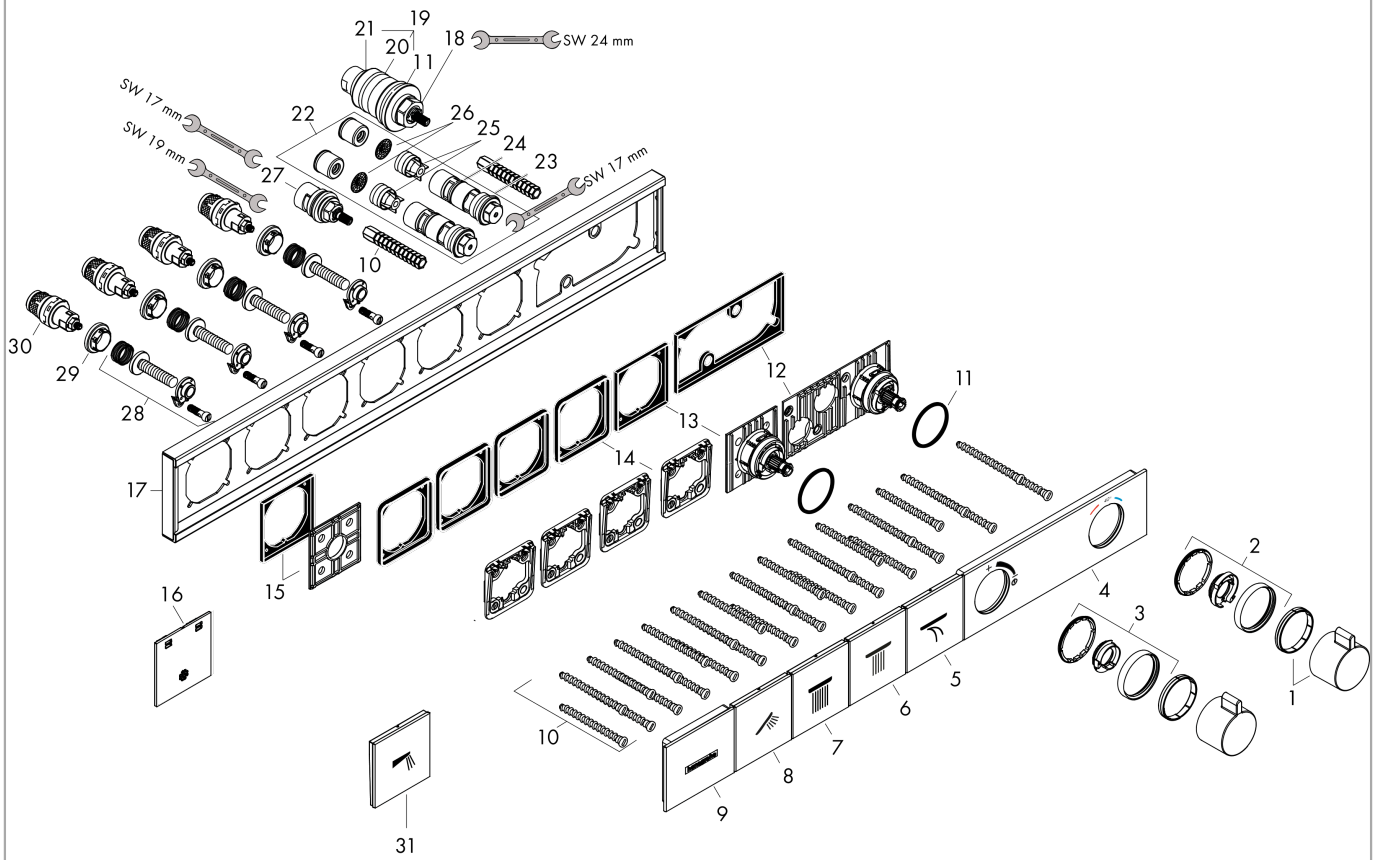

RainSelect

Thermostat for concealed installation for 4 functions

Surfaces: **Matt White** Article Number: **15382700**

Spare part list

Year of production: >07/19

Pos.	Description	Article Number	Price	PU
1	handle for thermostat	92215700	-	1
2	safety set	93112700	-	1
3	safety set	93113700	-	1
4	cover	93105450	-	1
5	symbol Flood jet	93305450	-	1
6	symbol head shower	93499450	-	1
7	symbol head shower Rain large	93107450	-	1
8	symbol handshower	93106450	-	1
9	cover	93501450	-	1
10	mounting kit	93102000	-	1
11	O-ring 38x2,5	98198000	-	1
12	adapter for handle	93109000	-	1
13	adapter for handle	93315000	-	1
14	support element	93111000	-	1
15	support element	93314000	-	1
16	fit-up aid	93417000	-	1
17	escutcheon	93317700	-	1
18	thermostat cartridge	96633000	-	1
19	sealing set	96636000	-	1
20	O-ring 34x2	98383000	-	1
21	O-ring 26x2	98147000	-	1
22	service unit	93406000	-	1
23	O-ring 20x2	98165000	-	1
24	O-ring 20x1,5	98197000	-	1
25	non return valve	96655000	-	1
26	filter	97367000	-	1
27	shut off unit	98536000	-	1
28	Select-adapter	93103000	-	1
29	nut	98368000	-	1
30	shut off unit	95758000	-	1
31	neck jet	93498450	-	1
a	concealed item	15312180	-	1
b	Grease	90920000	-	1
c	extension 25 mm	93434000	-	1