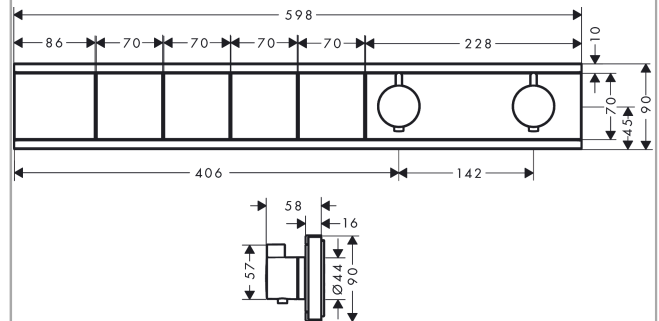

Technology

Design awards

Product image

Scale drawing

RainSelect
Thermostat for concealed installation for 4 functions
 Surfaces: **Matt White** Article Number: **15382700**

Exploded Drawing

Year of production: >07/19

RainSelect

Thermostat for concealed installation for 4 functions

Surfaces: **Matt White** Article Number: **15382700**

Spare part list

Year of production: >07/19

Pos.	Description	Article Number	Price	PU
1	handle for thermostat	92215700	-	1
2	safety set	93112700	-	1
3	safety set	93113700	-	1
4	cover	93105450	-	1
5	symbol Flood jet	93305450	-	1
6	symbol head shower	93499450	-	1
7	symbol head shower Rain large	93107450	-	1
8	symbol handshower	93106450	-	1
9	cover	93501450	-	1
10	mounting kit	93102000	-	1
11	O-ring 38x2,5	98198000	-	1
12	adapter for handle	93109000	-	1
13	adapter for handle	93315000	-	1
14	support element	93111000	-	1
15	support element	93314000	-	1
16	fit-up aid	93417000	-	1
17	escutcheon	93317700	-	1
18	thermostat cartridge	96633000	-	1
19	sealing set	96636000	-	1
20	O-ring 34x2	98383000	-	1
21	O-ring 26x2	98147000	-	1
22	service unit	93406000	-	1
23	O-ring 20x2	98165000	-	1
24	O-ring 20x1,5	98197000	-	1
25	non return valve	96655000	-	1
26	filter	97367000	-	1
27	shut off unit	98536000	-	1
28	Select-adapter	93103000	-	1
29	nut	98368000	-	1
30	shut off unit	95758000	-	1
31	neck jet	93498450	-	1
a	concealed item	15312180	-	1
b	Grease	90920000	-	1
c	extension 25 mm	93434000	-	1